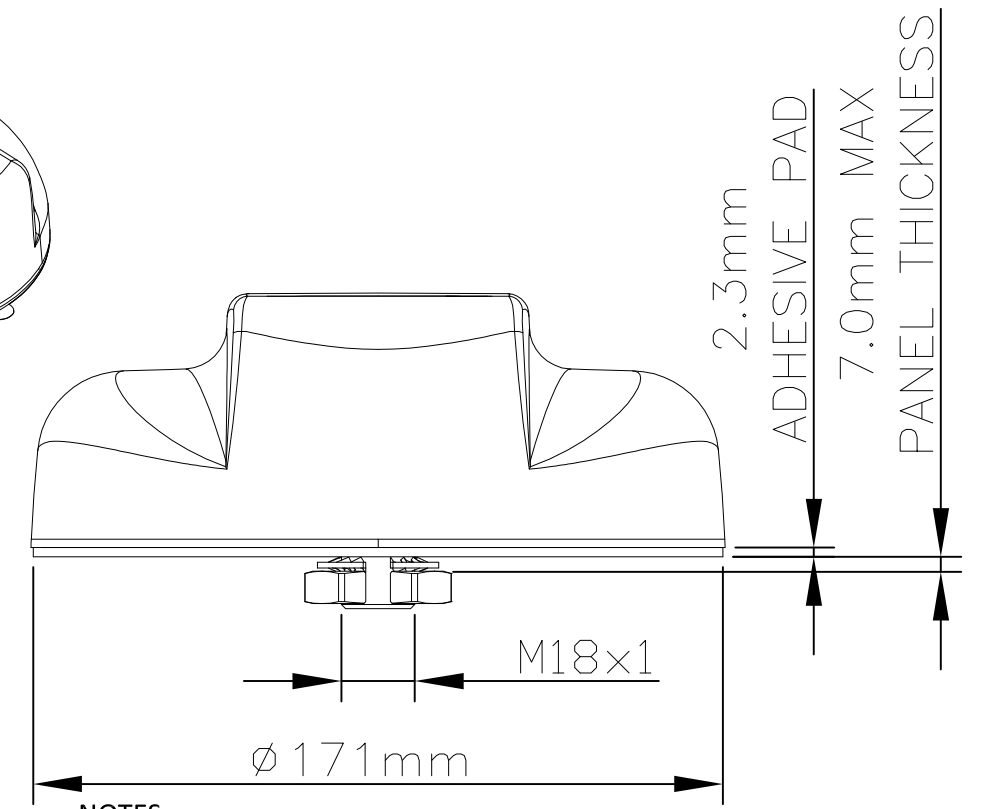

FME JACK

SMA JACKS

RG174 ϕ 2.8 COAX
CABLE 300mm LONG
(3 POSITIONS)

74mm

2.3mm
ADHESIVE PAD
7.0mm MAX
PANEL THICKNESS

M18x1

ϕ 171mm

- NOTES:
- ALL PARTS MUST BE RoHS COMPLIANT AND MUST NOT CONTAIN ANY SUBSTANCES OF VERY HIGH CONCERN (SVHCs) LISTED UNDER REACH OR POLYAROMATIC HYDRACARBONS (PAHs) OR PERSISTENT ORGANIC POLLUTANTS (POPs) CONTROLLED BY THE STOCKHOLM CONVENTION.
 - WEIGHT 498g(Approx)
 - FOR INSTALLATION INSTRUCTIONS,PLEASE REFER 408-156027
 - OPERATING FREQUENCIES:
 CELL FEED 1: 698-960 / 1710-2700 MHz
 CELL FEED 2: 698-960 / 1710-2700 MHz
 WIFI FEED 3: 2400-2485 / 4900-6000 MHz
 WIFI FEED 4: 2400-2485 / 4900-6000 MHz
 WIFI FEED 5: 2400-2485 / 4900-6000 MHz
 GPS FEED 6: 1575 MHz 26dB LNA

TE PN'S	DESCRIPTION	REMARKS
1-2823599-2	MiMo with GPS, LOW PROFILE, 2G/3G/4G	BLACK COLOR
1-2823599-1	& 2.4/5.8 GHz	WHITE COLOR

THIS DRAWING IS A CONTROLLED DOCUMENT.		DWN KIRAN K 25NOV16	TE Connectivity											
DIMENSIONS: mm		CHK KIRAN K 25NOV16												
TOLERANCES UNLESS OTHERWISE SPECIFIED:		APVD KIRAN K 25NOV16												
<table border="1"> <tr> <td>0 PLC</td> <td>\pm 5</td> </tr> <tr> <td>1 PLC</td> <td>\pm -</td> </tr> <tr> <td>2 PLC</td> <td>\pm -</td> </tr> <tr> <td>3 PLC</td> <td>\pm -</td> </tr> <tr> <td>4 PLC</td> <td>\pm -</td> </tr> <tr> <td>ANGLES</td> <td>\pm -</td> </tr> </table>		0 PLC		\pm 5	1 PLC	\pm -	2 PLC	\pm -	3 PLC	\pm -	4 PLC	\pm -	ANGLES	\pm -
0 PLC	\pm 5													
1 PLC	\pm -													
2 PLC	\pm -													
3 PLC	\pm -													
4 PLC	\pm -													
ANGLES	\pm -													
MATERIAL	FINISH	PRODUCT SPEC	MiMo with GPS,LOW PRO,2G/3G/4G and 2.4/5.8 GHz LTE(2x2) + WLAN(3x3)											
		APPLICATION SPEC	SIZE											
		WEIGHT	CAGE CODE											
		CUSTOMER DRAWING	DRAWING NO											
			RESTRICTED TO											
			SCALE											
			SHEET											
			1 OF 1											
			REV											
			A											