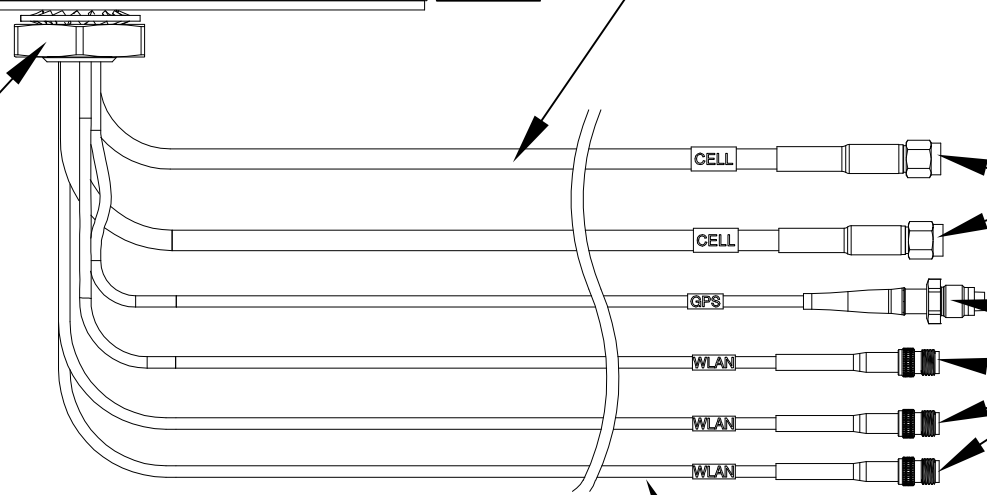

P	LTR	DESCRIPTION	DATE	DWN	APVD
	A	FIRST RELEASE	25NOV16	KK	KK

HOUSING MOULDED IN
WHITE A.S.A

62mm

ISO VIEW

CS29 COAX CABLE
300mm LONG
(2 POSITIONS)

BASE: ALUMINUM

SLOTTED NUT AND
SHAKE PROOF WASHER

SMA PLUGS

FME JACK

SMA JACKS

RG174 ϕ 2.8 COAX
CABLE 300mm LONG
(3 POSITIONS)

74mm

2.3mm
ADHESIVE PAD
7.0mm MAX
PANEL THICKNESS

M18x1

ϕ 171mm

- NOTES:
- ALL PARTS MUST BE RoHS COMPLIANT AND MUST NOT CONTAIN ANY SUBSTANCES OF VERY HIGH CONCERN (SVHCs) LISTED UNDER REACH OR POLYAROMATIC HYDRACARBONS (PAHs) OR PERSISTENT ORGANIC POLLUTANTS (POPs) CONTROLLED BY THE STOCKHOLM CONVENTION.
 - WEIGHT 498g(Approx)
 - FOR INSTALLATION INSTRUCTIONS,PLEASE REFER 408-156027
 - OPERATING FREQUENCIES:
 CELL FEED 1: 698-960 / 1710-2700 MHz
 CELL FEED 2: 698-960 / 1710-2700 MHz
 WIFI FEED 3: 2400-2485 / 4900-6000 MHz
 WIFI FEED 4: 2400-2485 / 4900-6000 MHz
 WIFI FEED 5: 2400-2485 / 4900-6000 MHz
 GPS FEED 6: 1575 MHz 26dB LNA