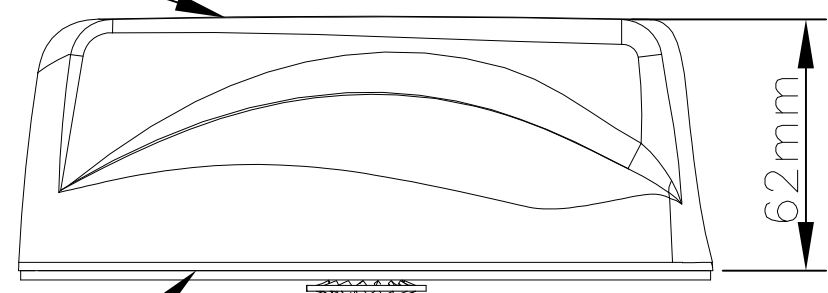

P	LTR	DESCRIPTION	DATE	DWN	APVD
	A	FIRST RELEASE	25NOV16	KK	KK

HOUSING MOULDED IN
WHITE A.S.A

62mm

ISO VIEW

CS29 COAX CABLE
300mm LONG
(2 POSITIONS)

BASE: ALUMINUM

SLOTTED NUT AND
SHAKE PROOF WASHER

SMA PLUGS

FME JACK

SMA JACKS

RG174 ϕ 2.8 COAX
CABLE 300mm LONG
(3 POSITIONS)

74mm

2.3mm
ADHESIVE PAD
7.0mm MAX
PANEL THICKNESS

M18x1

ϕ 171mm

- NOTES:
- ALL PARTS MUST BE RoHS COMPLIANT AND MUST NOT CONTAIN ANY SUBSTANCES OF VERY HIGH CONCERN (SVHCs) LISTED UNDER REACH OR POLYAROMATIC HYDRACARBONS (PAHs) OR PERSISTENT ORGANIC POLLUTANTS (POPs) CONTROLLED BY THE STOCKHOLM CONVENTION.
 - WEIGHT 498g(Approx)
 - FOR INSTALLATION INSTRUCTIONS,PLEASE REFER 408-156027
 - OPERATING FREQUENCIES:
 CELL FEED 1: 698-960 / 1710-2700 MHz
 CELL FEED 2: 698-960 / 1710-2700 MHz
 WIFI FEED 3: 2400-2485 / 4900-6000 MHz
 WIFI FEED 4: 2400-2485 / 4900-6000 MHz
 WIFI FEED 5: 2400-2485 / 4900-6000 MHz
 GPS FEED 6: 1575 MHz 26dB LNA