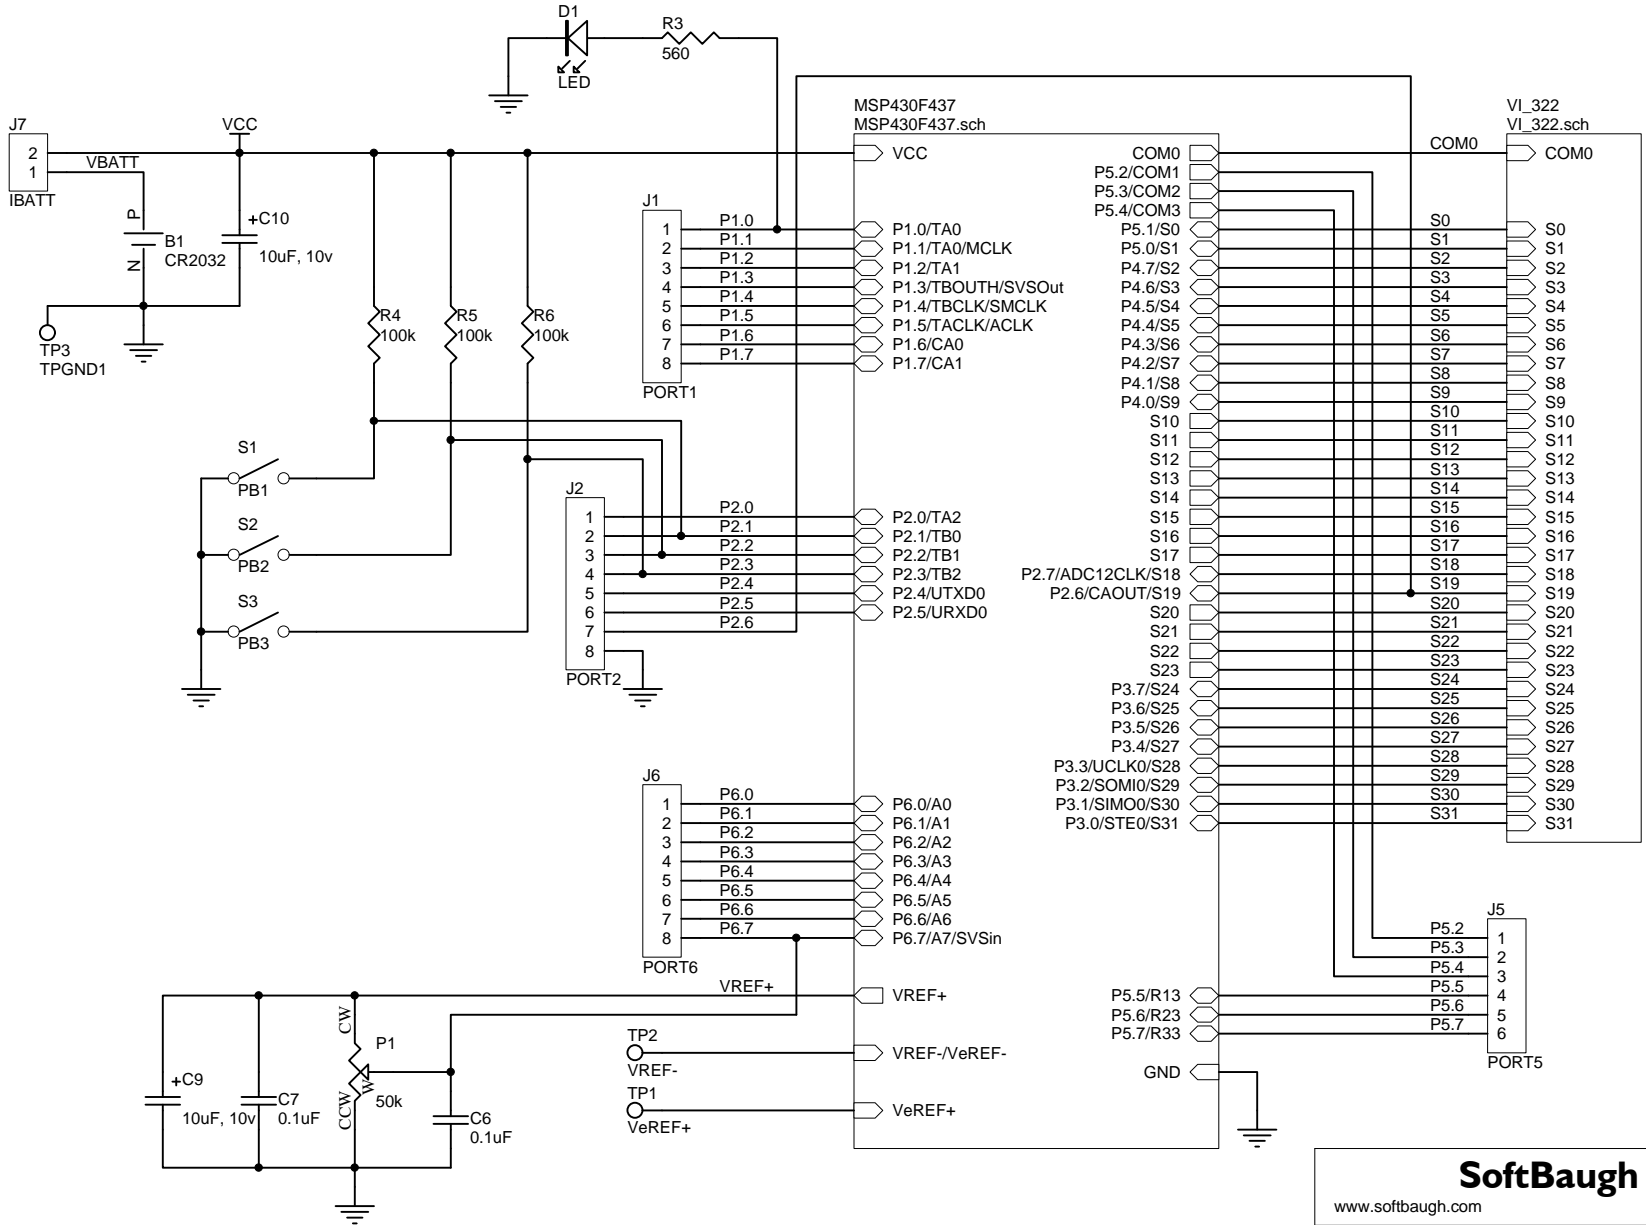

D437 LCD Demo

SoftBaugh

www.softbaugh.com 800 794-5756

Sheet: D437V	
Project: D437 LCD Demo with VI-322	
Date: 31-Aug-2002	1 of 3 v. 1

LOGO

VI-322