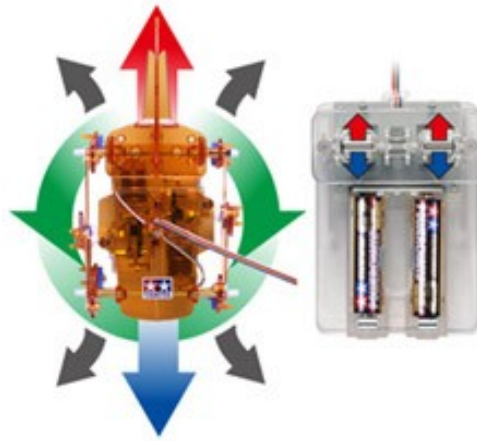

Робот-игрушка Tamiya 71118 Rhinoceros Beetle

Видео

http://www.youtube.com/watch?v=e_5Me4bH4TA&feature=player_embedded

Leg movement

Walk as transmitting middle legs' movement linked to crank arm to front and rear legs by link-rod.

Head movement

Head parts with large horn is linked to right front leg. It will move up and down with the movement of the legs.

GEAR BOX

● Just attach the motor into built-up gearbox.